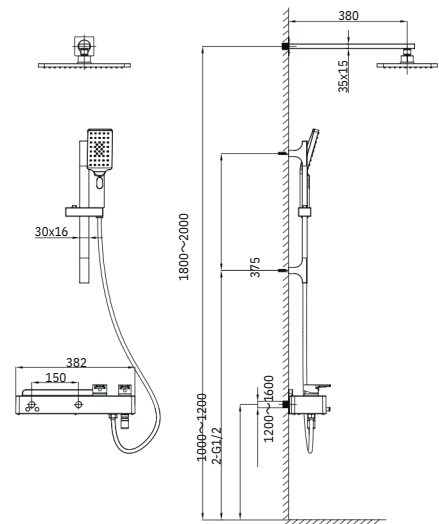

Material Description :

- Main Body - Brass
- Tub - SS 304
- Sprayer - ABS
- Bidet - ABS
- 3 Function Mode
- CE Verification

MARCO

**ELEGANTLY
DESIGNED**

It can be coordinated with any bathroom design. Experience the unique charm of the clear bathtub/shower tap waterfall. Enjoy the convenience of a shower tray, store your shampoo or bath soap in a comprehensive way and be easy to clean.