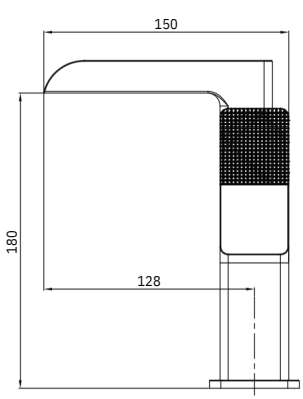

Material Description :

- Zinc Alloy.
- Pull Out
- LED Temperature Intelligent Display
- Hot & Cold Water
- Stream Mode, Soft & Slim Shower Mode
- CE Verification
- 1/2 Water Inlet Hose

PULSE