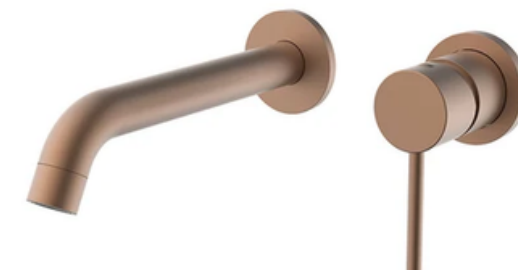

Kitchen Faucet
Brushed Nickle

OPERA-05

Kitchen Faucet
Brushed Gold

Material Description :

- Zinc Alloy.
- Pull Out
- Soap Tray
- Hot & Cold Water
- Stream Mode, Soft & Slim Shower Mode
- CE Verification
- 1/2 Water Inlet Hose

BORIS

Material Description :

- Main Body Brass
- One Key Switch Hot & Cold Water
- Storage Shelf
- Cascade Fall
- Corrosion Resistance Rust Free
- CE Verification

BORIS-01

Concealed Faucet
Black

BORIS-02

Concealed Faucet
Chrome

BORIS-03

Concealed Faucet
Brushed Gold

Galaxy Home
could provide you
with excellent
bathroom experience

**D
A
N
T
E**

Material Description :

- Main Body Brass
- One Key Switch Hot & Cold Water
- Rotatd Spout
- Corrosion Resistance Rust Free
- CE Verification

DANTE-01

Concealed Faucet
Black

DANTE-02

Concealed Faucet
Rose Gold

THERMOSTATIC SHOWER

Digital display of temperature

Multiple surface colors to choose from, including gun gray, sub black, sub white, and chrome.
It can be pulled out and has a digital display of water temperature function.