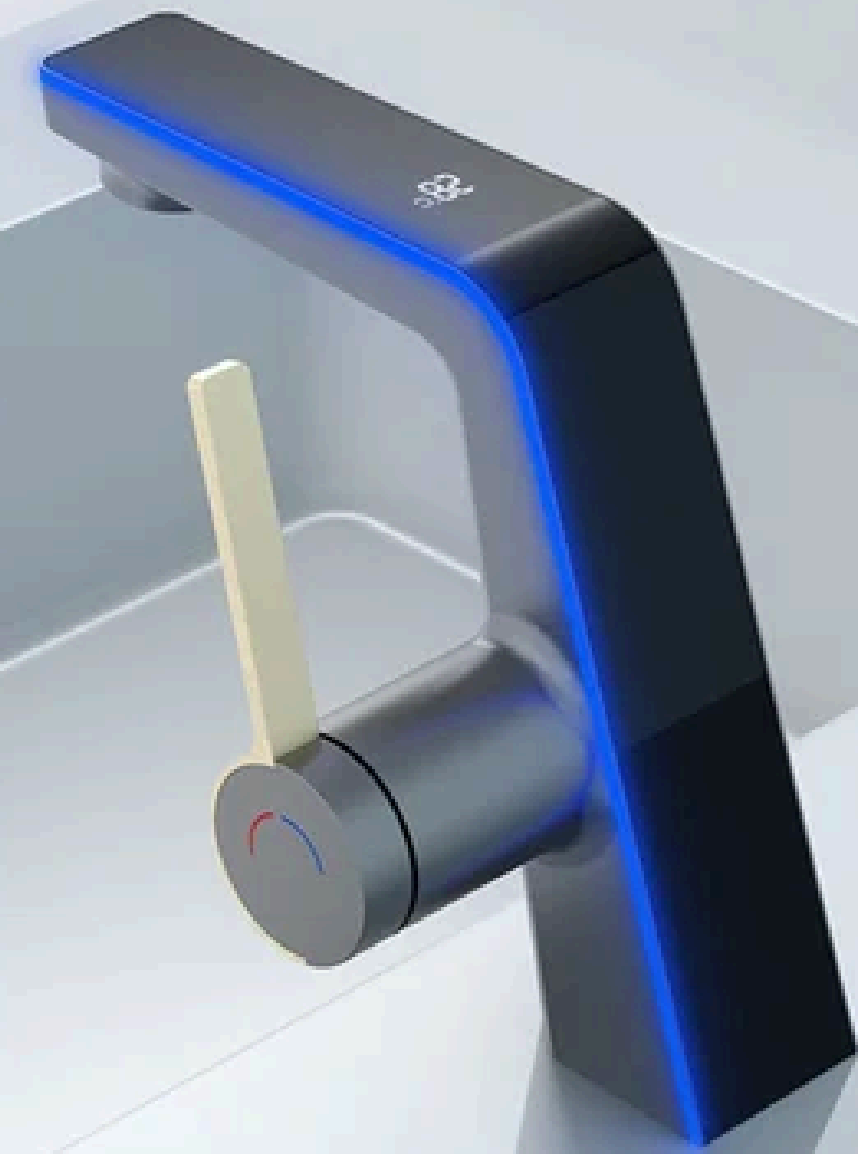

Smooth technique
Accurate water control, effortless, enjoy the smooth and comfortable operation of the tap handle.
- 

Durable Spool
Strong constant core durable silk smooth operation to avoid dripping.
- 

Comfort length
Reasonable outlet length, convenient to wash hands or water injection.
- 

Precision plating
Chrome-plated surface, shiny, stain-resistant, durable appearance.
- 

High quality material
Made of solid stainless steel, strong, with antibacterial properties.
- 

Water temperature 0 °-30 °
* blue

Water temperature 31 °-40 °
* Green

Water temperature 41 °-99 °
* Red

Material Description :

- Zinc Alloy.
- LED Temperature Intelligent Display
- Ambient Light
- Hot & Cold Water
- Stream Mode, Soft & Slim Shower Mode
- CE Verification
- 1/2 Water Inlet Hose

NEO

NEO-01
Bathroom Faucet
Gold

NEO-02
Bathroom Faucet
Black

NEO-03
Bathroom Faucet
Gun Grey

NEO-04
Bathroom Faucet
Chrome

NEO-05
Bathroom Faucet
White

Material Description :

- Zinc Alloy.
- LED Temperature Intelligent Display
- Hot & Cold Water
- Stream Mode, Soft & Slim Shower Mode
- CE Verification
- 1/2 Water Inlet Hose