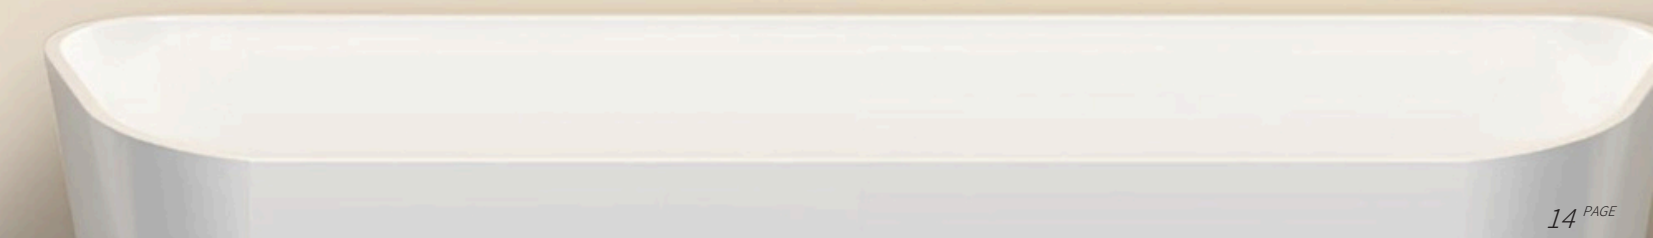

DANTE-01

Concealed Faucet
Black

DANTE-02

Concealed Faucet
Rose Gold

THERMOSTATIC SHOWER

Digital display of temperature

Multiple surface colors to choose from, including gun gray, sub black, sub white, and chrome.
It can be pulled out and has a digital display of water temperature function.