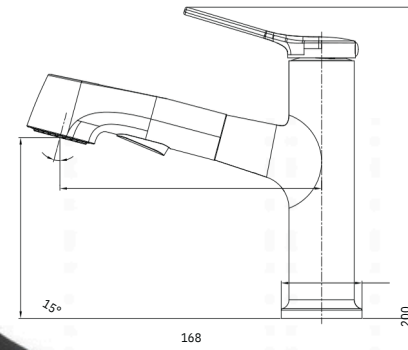

LARA

Material Description :

- Zinc Alloy.
- Pull Out
- LED Temperature Intelligent Display
- Hot & Cold Water
- Stream Mode, Soft & Slim Shower Mode
- CE Verification
- 1/2 Water Inlet Hose