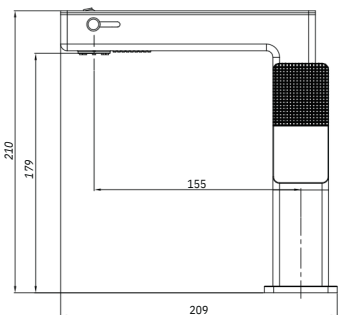

NOEMI

Material Description :

- Zinc Alloy.
- Pull Out
- Ambient Light
- LED Temperature Intelligent Display
- Hot & Cold Water
- Stream Mode, Soft & Slim Shower Mode
- CE Verification
- 1/2 Water Inlet Hose