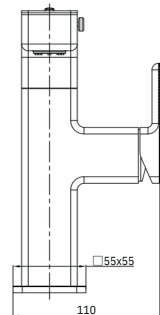

NOEMI

Material Description :

- Zinc Alloy.
- Pull Out
- Ambient Light
- LED Temperature Intelligent Display
- Hot & Cold Water
- Stream Mode, Soft & Slim Shower Mode
- CE Verification
- 1/2 Water Inlet Hose