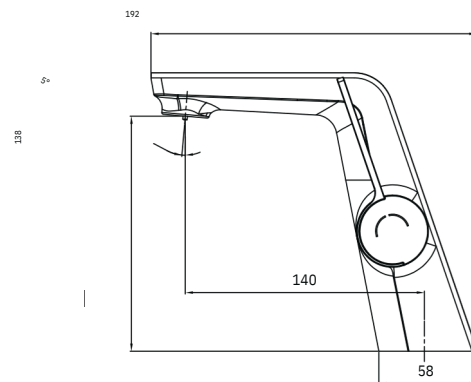

NOVA

COLD AND HOT DUAL CONTROL

Panoramic atmosphere light style instant upgrade

Material Description :

- Zinc Alloy.
- LED Temperature Intelligent Display
- Ambient Light
- Hot & Cold Water
- Stream Mode, Soft & Slim Shower Mode
- CE Verification
- 1/2 Water Inlet Hose