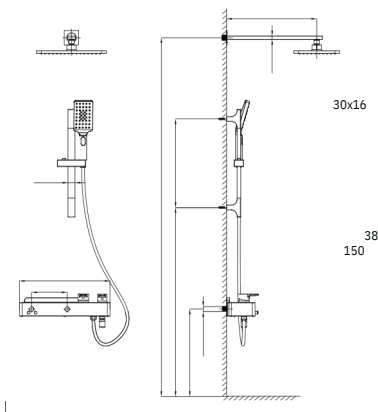

DENIS - 1
2 Function Rain Shower
Chrome

DENIS - 2
2 Function Rain Shower
Black

MARIE

Material Description :

- Main Body - Brass
- SS 304 Shower Pipe
- Sprayer - ABS Handel Shower LB47 -1
- ABS Shower Head LB48
- Hot And Cold
- CE Verification