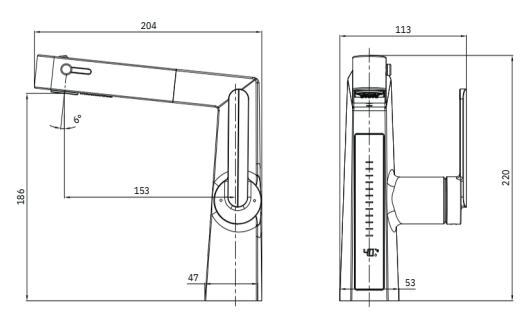

BRUNA-01
Bathroom Faucet
Black

BRUNA-02
Bathroom Faucet
Chrome

BRUNA-03
Bathroom Faucet
Gun Grey

BRUNA-04
Bathroom Faucet
White

BRUNA

Material Description :

- Zinc Alloy.
- Pull Out
- LED Temperature Intelligent Display
- Hot & Cold Water
- Stream Mode, Soft & Slim Shower Mode
- CE Verification
- 1/2 Water Inlet Hose