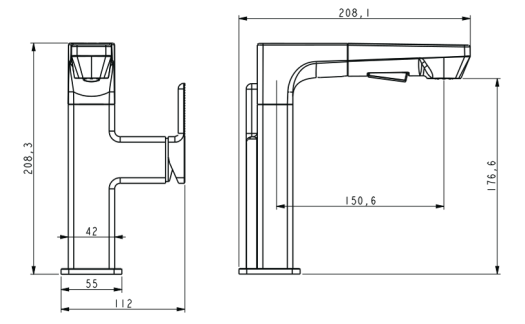

FRANCA

FRANCA-01
Bathroom Faucet
Black

FRANCA-02
Bathroom Faucet
Chrome

FRANCA-03
Bathroom Faucet
Gun Grey

FRANCA-04
Bathroom Faucet
Gold

FRANCA-05
Bathroom Faucet
White

Material Description :

- Zinc Alloy.
- Pull Out
- LED Temperature Intelligent Display
- Hot & Cold Water
- Stream Mode, Soft & Slim Shower Mode
- CE Verification
- 1/2 Water Inlet Hose