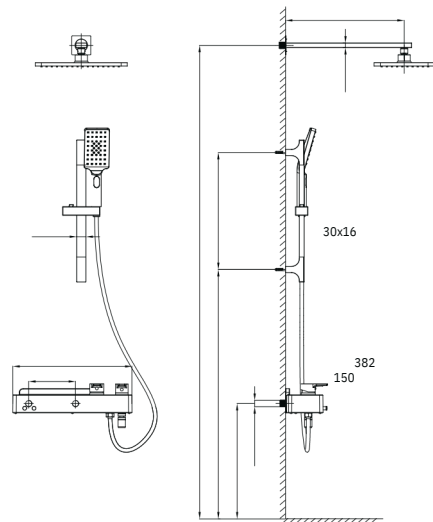

Black

RENZO - 1

Rain Shower
Black

Material Description :

- Main Body - Brass
- SS 304 Shower Pipe
- Sprayer - SS Handel Shower
- SS 304 Rain Shower 12 Inch
- Hot And Cold
- CE Verification

Rotatable lower nozzle