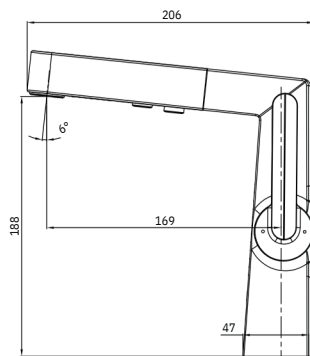

VELO-01
Bathroom Faucet
Black

VELO-02
Bathroom Faucet
Chrome

VELO-03
Bathroom Faucet
Gun Grey

VELO-04
Bathroom Faucet
White

VELO

Material Description :

- Zinc Alloy.
- Pull Out
- Hot & Cold Water
- Stream Mode, Soft & Slim Shower Mode
- CE Verification
- 1/2 Water Inlet Hose