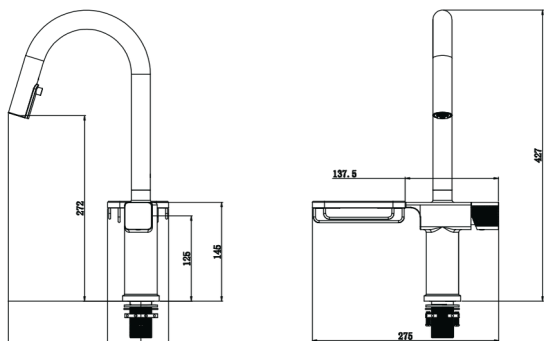

OPERA

OPERA-01

Kitchen Faucet
Black