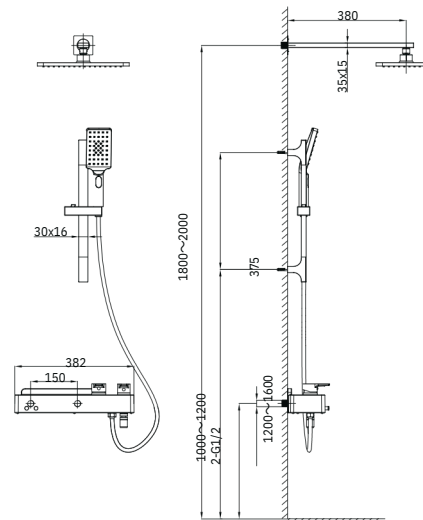

DENIS

**ELEGANTLY
DESIGNED**

It can be coordinated with any bathroom design. Experience the unique charm of the clear bathtub/shower tap waterfall. Enjoy the convenience of a shower tray, store your shampoo or bath soap in a comprehensive way and be easy to clean.