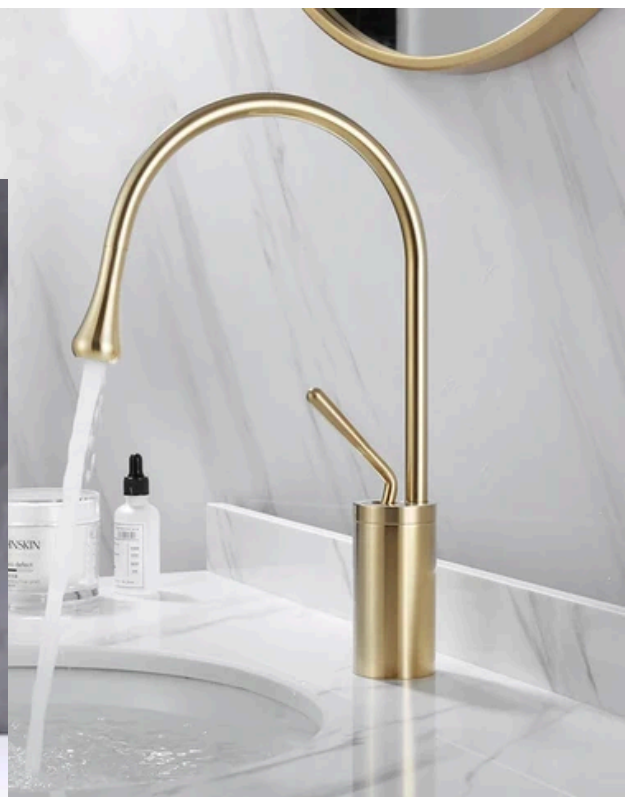

CULTURE OF DESIGN