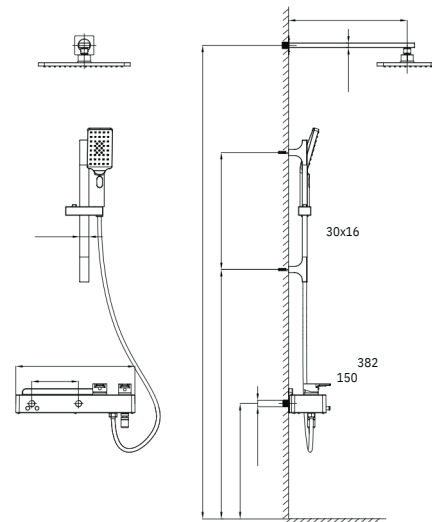

Material Description :

- Main Body - Brass
- SS 304 Shower Pipe
- Sprayer - ABS Handel Shower LB47 -1
- ABS Shower Head LB48
- Hot And Cold
- CE Verification

LOUIS