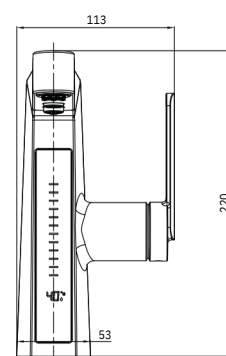

VELO-01
Bathroom Faucet
Black

VELO-02
Bathroom Faucet
Chrome

VELO-03
Bathroom Faucet
Gun Grey

VELO-04
Bathroom Faucet
White

VELO

Material Description :

- Zinc Alloy.
- Pull Out
- Hot & Cold Water
- Stream Mode, Soft & Slim Shower Mode
- CE Verification
- 1/2 Water Inlet Hose