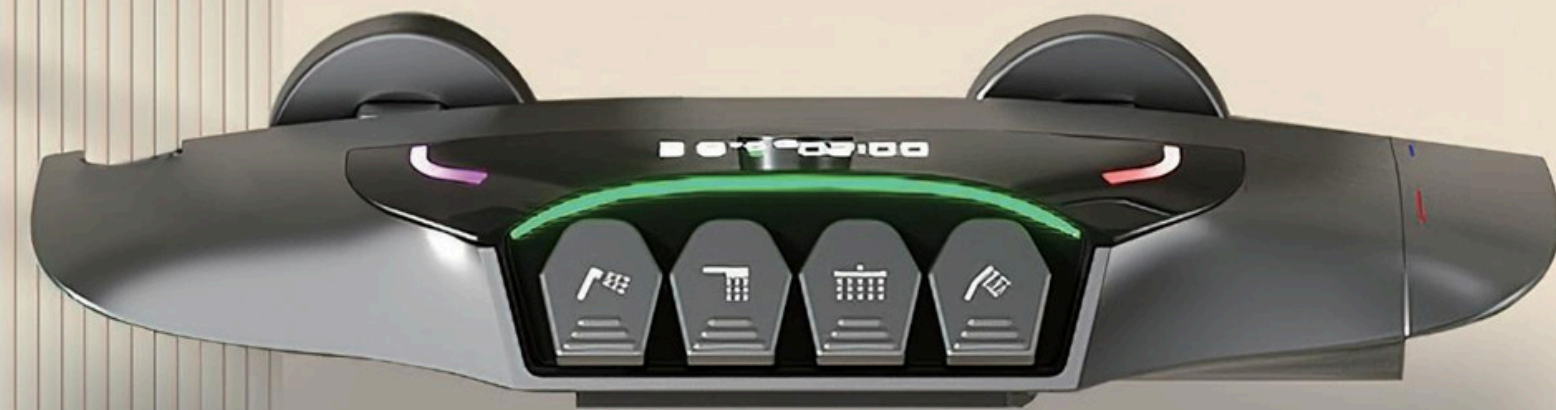

THERMOSTATIC SHOWER

Digital display of temperature

Multiple surface colors to choose from, including gun gray, sub black, sub white, and chrome.
It can be pulled out and has a digital display of water temperature function.