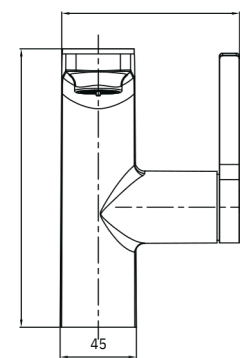

NOVA

COLD AND HOT DUAL CONTROL

Panoramic atmosphere light style instant upgrade

Material Description :

- Zinc Alloy.
- LED Temperature Intelligent Display
- Ambient Light
- Hot & Cold Water
- Stream Mode, Soft & Slim Shower Mode
- CE Verification
- 1/2 Water Inlet Hose