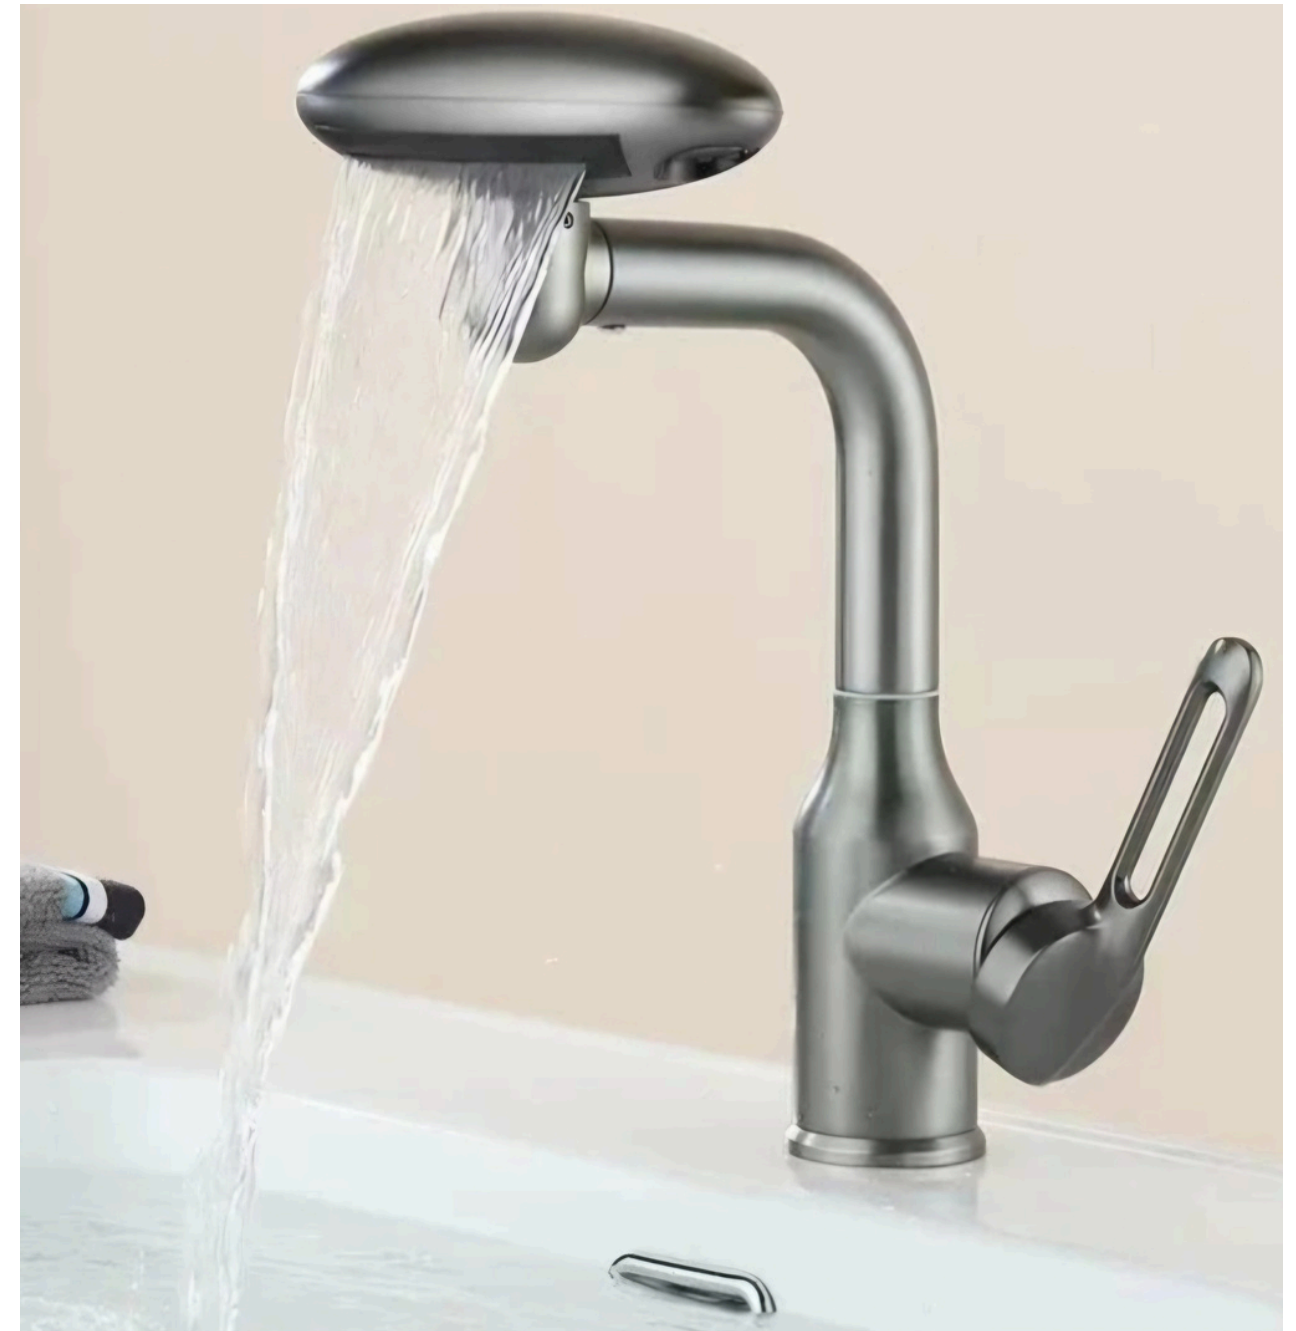

FEMI-02
Bathroom Faucet
Gold

FEMI-03
Bathroom Faucet
Black

FEMI-04
Bathroom Faucet
White

Anti-fingerprint, elegant texture
comfortable feel

Material Description :

- Full Brass Body
- Drop tail Design
- Hot & Cold Water
- Stream Mode, Soft & Slim
- CE Verification
- 1/2 Water Inlet Hose

FEMI

OVAL

Material Description :

- Zinc Alloy.
- 180 Degree Rotation
- Hot & Cold Water
- 4 Type Function
- Stream Mode, Soft & Slim Shower Mode
- CE Verification
- 1/2 Water Inlet Hose

OVAL -01

Sink/Basin Faucet
Gun Grey