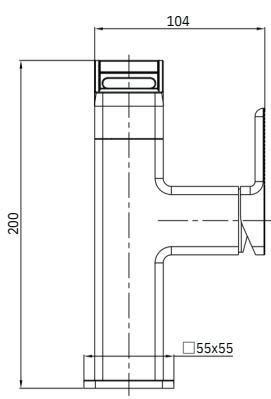

Material Description :

- Zinc Alloy.
- Pull Out
- LED Temperature Intelligent Display
- Hot & Cold Water
- Stream Mode, Soft & Slim Shower Mode
- CE Verification
- 1/2 Water Inlet Hose

PULSE