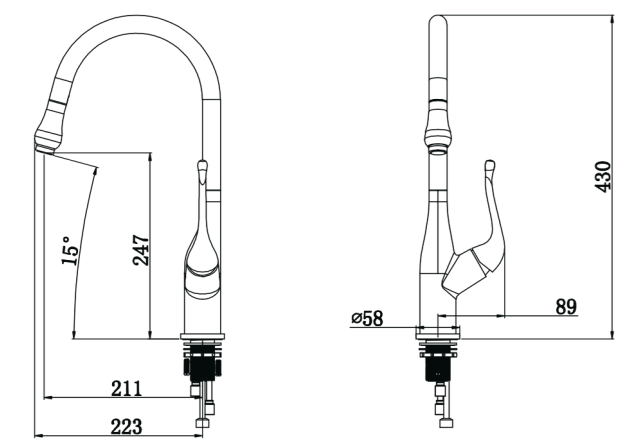

*ELEGANT AND
REFINED LIFE*

Material Description :

- Zinc Alloy.
- Pull Out
- Hot & Cold Water
- Stream Mode, Soft & Slim Shower Mode
- CE Verification
- 1/2 Water Inlet Hose

ENZO