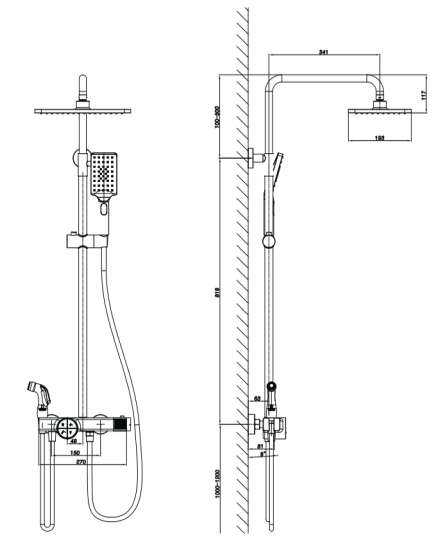

LEONARDO

LEONARDO-2
4 Function Rain Shower
Black

LEONARDO-3
4 Function Rain Shower
Chrome

LEONARDO-4
4 Function Rain Shower
Gun Grey

Material Description :

- Main Body - Brass
- Tub - SS 304
- Sprayer - ABS
- Bidet - ABS
- Digital Intelligent Display
Thermostatic 4 Function
- CE Verification