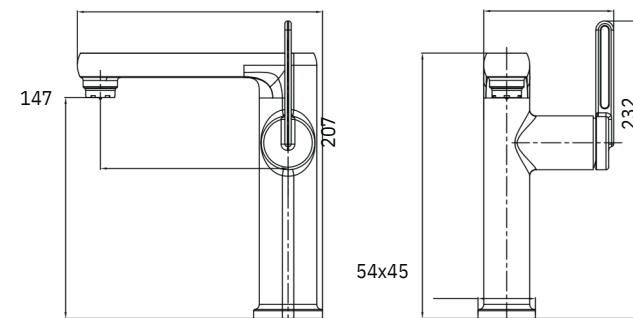

BRUNA-01
Bathroom Faucet
Black

BRUNA-02
Bathroom Faucet
Chrome

BRUNA-03
Bathroom Faucet
Gun Grey

BRUNA-04
Bathroom Faucet
White

BRUNA

Material Description :

- Zinc Alloy.
- Pull Out
- LED Temperature Intelligent Display
- Hot & Cold Water
- Stream Mode, Soft & Slim Shower Mode
- CE Verification
- 1/2 Water Inlet Hose