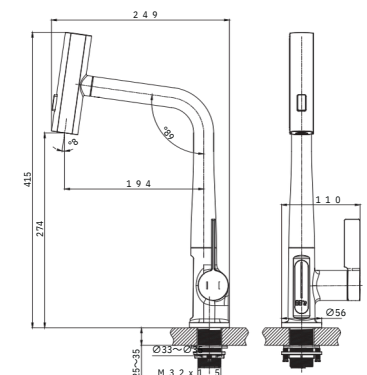

FABIO

Material Description :

- Zinc Alloy, SS304,ABS
- LED Temperature Intelligent Display
- Hot & Cold Water
- Pull Out Head
- Bubble Mode,Shower Mode,Rainfall Mode
- CE Verification
- 1/2 Water Inlet Hose