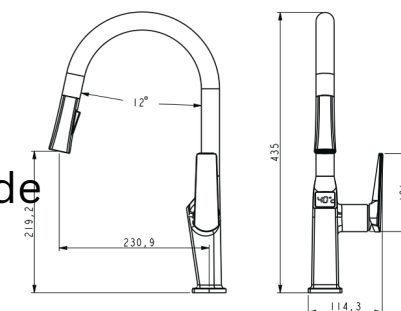

LUCA

Material Description :

- Zinc Alloy, SS304,ABS
- LED Temperature Intelligent Display
- Hot & Cold Water
- Pull Out Head
- Bubble Mode,Shower Mode,Rainfall Mode
- CE Verification
- 1/2 Water Inlet Hose