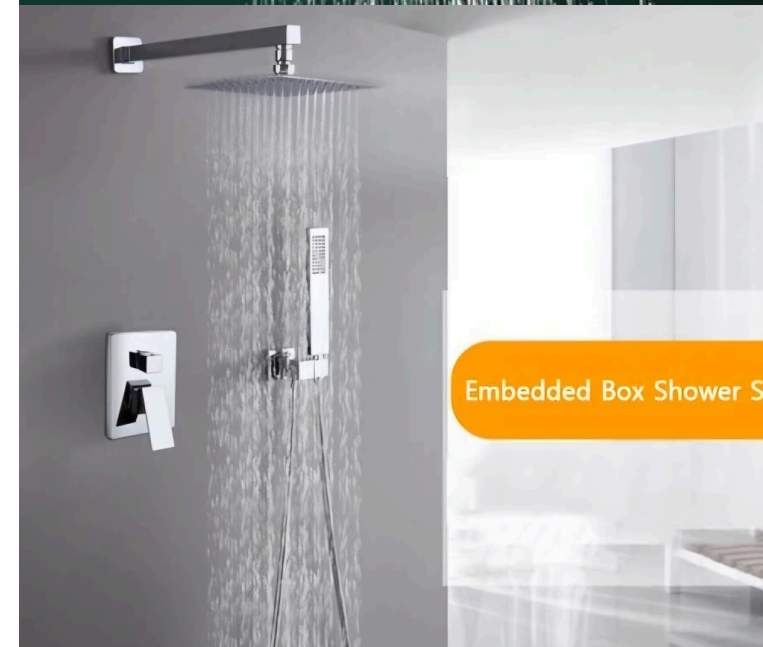

Black

RENZO - 1

Rain Shower
Black

Material Description :

- Main Body - Brass
- SS 304 Shower Pipe
- Sprayer - SS Handel Shower
- SS 304 Rain Shower 12 Inch
- Hot And Cold
- CE Verification

Rotatable lower nozzle