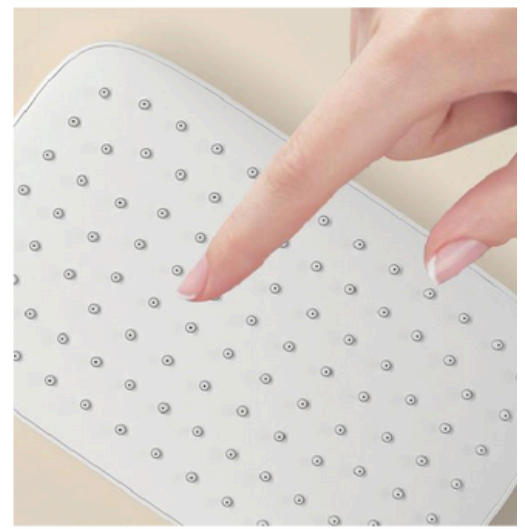

BORIS-03

Concealed Faucet
Brushed Gold

Galaxy Home
could provide you
with excellent
bathroom experience

**D
A
N
T
E**

Material Description :

- Main Body Brass
- One Key Switch Hot & Cold Water
- Rotatd Spout
- Corrosion Resistance Rust Free
- CE Verification

DANTE-01

Concealed Faucet
Black

DANTE-02

Concealed Faucet
Rose Gold

THERMOSTATIC SHOWER

Digital display of temperature

Multiple surface colors to choose from, including gun gray, sub black, sub white, and chrome.
It can be pulled out and has a digital display of water temperature function.

MINIMALIST CREAM WHITE

New flagship shower

LEONARDO-1
4 Function Rain Shower
White

It can be coordinated with any bathroom design. Experience the unique charm of the clear bathtub/shower tap waterfall. Enjoy the convenience of a shower tray, store your shampoo or bath soap in a comprehensive way and be easy to clean.